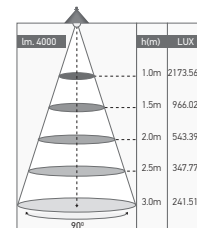

UGR
19

Material | Aluminium with anti-corrosion coating
Driver | LIFUD
Input | 220-240V 190mA
Output | 33-40V 950mA
Ta | 50°C Tc | 90°C