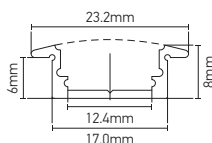

Ref.	Finish	Kg	Dim. L x W x Hmm	
164403	PC (clear)	0.390	2500 x 23.2 x 8	50
164404	PC (opaque)	0.390	2500 x 23.2 x 8	50
164405	PC (frosted)	0.390	2500 x 23.2 x 8	50

Diffuser | PC (clear, opaque, frosted)
Material | Aluminium
Color | Silver
LED strip max | 12mm
Anodized aluminium
For small installation depths