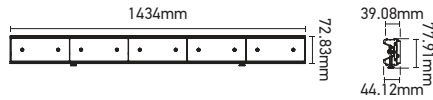

V. AC
220-240V
50/60Hz

50,000 H
L80 B10

Ra
≥80

PF
≥0.9

IK
07

650°

-20°C
+40°C

Material | Aluminium
Driver | BOKE BK-BHL050-1250AD / BK-BHL070-2000AD
Input | 200-240V 350mA 50/60Hz
Output | 3-42V 1050mA (40W), 1650mA (62.5W)
Ta | 60°C Tc | 90°C

40W

Ref.	W	K	lm	mA	Kg	Dim. L x W x Hmm	
169506	40	4000	5200	⊖350mA ⊕1050mA	1.760	1160 x 73 x 84	
169500	62.5	4000	8450	⊖350mA ⊕1650mA	2.270	1450 x 73 x 84	

ON ORDER

-20°C
+40°C

Ref.	Kg	Dim. Lmm	
169510	0.750	1160	
169511	0.800	1450	

Material | Plastic + Steel