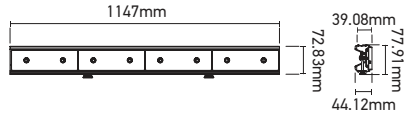

Material | Aluminium
Driver | BOKE BK-BHL050-1250AD / BK-BHL070-2000AD
Input | 200-240V 350mA 50/60Hz
Output | 3-42V 1050mA (40W), 1650mA (62.5W)
Ta | 60°C Tc | 90°C