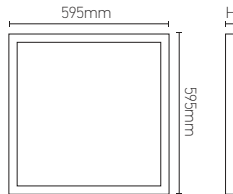

KAMET II SQUARE LED PANEL 600mm 36W

V. AC
220-240V
50/60Hz

35,000H
L70 B10

Ra
≥80

PF
≥0.9

IK
05

850°

-20°C
+50°C

3
ans

RAL9016

UGR
21

Material | Aluminium with anti-corrosion coating
Driver | LIFUD
Input | 220-240V 190mA
Output | 33-40V 950mA
Ta | 50°C Tc | 90°C

36W

Ref.	W	K	lm	mA	kg	Dim. L x W x Hmm	
169342	36	3000	3240	190mA	2.380	595 x 595 x 10	4

KAMET II SQUARE LED PANEL 600mm 40W

V. AC
220-240V
50/60Hz

35,000H
L70 B10

Ra
≥80

PF
≥0.9

IK
05

850°

-20°C
+50°C

3
ans

RAL9016

UGR
19

Material | Aluminium with anti-corrosion coating
Driver | LIFUD
Input | 220-240V 190mA
Output | 33-40V 950mA
Ta | 50°C Tc | 90°C

36W

Ref.	W	K	lm	mA	kg	Dim. L x W x Hmm	
169340	40	4000	4000	190mA	2.350	595 x 595 x 8	6