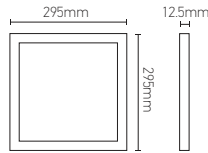

KAMET SQUARE LED PANEL 300mm 18W

Diffuser | P.S. (Matt)
Frame | Aluminium with anti-corrosion coating
Driver | BOKE BK-PLL022
Input | 220-240V 80mA 50/60Hz
Output | 28-42V 450mA
Ta | 40°C Tc | 75°C

Ref.	W	K	lm	mA	Kg	Dim. L x W x Hmm	Icon
167344	18	3000	1500	↻80mA ↻450mA	1.2	295 x 295 x 12.5	10
167339	18	4000	1600	↻80mA ↻450mA	1.2	295 x 295 x 12.5	10

KAMET SQUARE LED PANEL 600mm 36W

Material | Aluminium with anti-corrosion coating
Driver | LIFUD
Input | 220-240V 190mA
Output | 33-40V 900mA
Ta | 50°C Tc | 90°C

Ref.	W	K	lm	mA	Kg	Dim. L x W x Hmm	Icon
169366	36	4000	3600	↻190mA ↻900mA	2.380	595 x 595 x 10	4