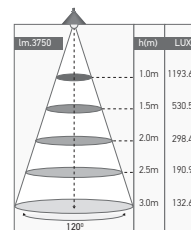

JAN RECESSED LED SPOTLIGHT 35W / 45W

45W

Ref.	W	K	lm	mA	Kg	L x W mm	Dim. L x W x H mm	Ⓜ
169444	35	4000	3000	↻400mA ↻950mA	2.3	220 x 130	235 x 145 x 117.4	6
169445	45	4000	3750	↻500mA ↻1050mA	2.3	220 x 130	235 x 145 x 117.4	6

LED SPOTS