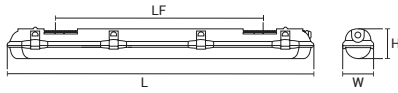

KEMBLA II LED LIGHT STRIP 36W

168973

Dinfuser | PC (frosted)
Material | PC
Driver | included
Input | 220-240V 162mA (36W), 246mA (58W) 50/60Hz
Output | 45-82V 290mA (36W), 370mA (58W)
Ta | 50°C Tc | 75°C

36W

Ref.	W	K	lm	mA		Dim.L x W x H x LFmm
168973	36	4000	4200	↻ 162mA ↻ 290mA	1.700	1260 x 127 x 86 x 900