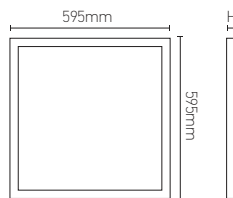

KAMET SQUARE LED PANEL 300mm 18W

Diffuser | P.S. (Matt)
Frame | Aluminium with anti-corrosion coating
Driver | BOKE BK-PLL022
Input | 220-240V 80mA 50/60Hz
Output | 28-42V 450mA
Ta | 40°C Tc | 75°C

Ref.	W	K	lm	mA	Kg	Dim. L x W x Hmm	Icon
167344	18	3000	1500	↻80mA ↻450mA	1.2	295 x 295 x 12.5	10
167339	18	4000	1600	↻80mA ↻450mA	1.2	295 x 295 x 12.5	10

KAMET SQUARE LED PANEL 600mm 36W

Material | Aluminium with anti-corrosion coating
Driver | LIFUD
Input | 220-240V 190mA
Output | 33-40V 900mA
Ta | 50°C Tc | 90°C

Ref.	W	K	lm	mA	Kg	Dim. L x W x Hmm	Icon
169366	36	4000	3600	↻190mA ↻900mA	2.380	595 x 595 x 10	4