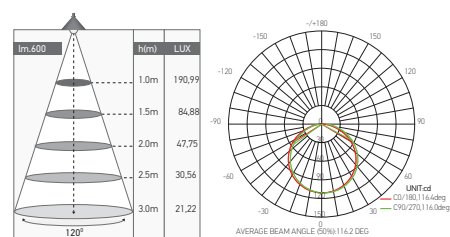

LEDA LED STRIP 12V 37W

167036 | 167037

Diffuser | PVC (clear)
Material | Soft PCB + Silicone glue

Ref.	W	K	lm/m	mA/m	IP	Kg	Dim. L x W x H_{mm}	
167036	37	3000	590	617	65	0.220	5000 x 8 x 6	100
167037	37	4000	600	617	65	0.220	5000 x 8 x 6	100

37W

LEDA COB LED STRIP 12V 40W

NOUVEAUTÉ

167056

Diffuser | Silicon (Claire)
Material | Soft PCB

Ref.	W	K	lm	mA	Kg	Dim. L x W x H_{mm}	
167056	40	2700	2800	3200	0.220	5000 x 8 x 2	50

40W