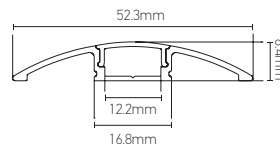

FLOOR ALUMINIUM PROFILE 52.3 x 8.4mm

Ref.	Finish	Kg	Dim. L x W x Hmm	
164450	PC (clear)	0.68	2500 x 52.3 x 8.4	50
164451	PC (opaque)	0.68	2500 x 52.3 x 8.4	50
164452	PC (frosted)	0.68	2500 x 52.3 x 8.4	50

Diffuser | PC (clear, opaque, frosted)
Material | Aluminium + PC
Color | Silver
LED strip max | 12mm
Anodized aluminium