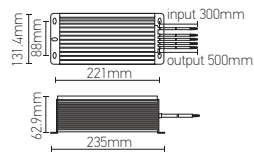

Ref.	W	mA	Kg	Box
155564	150	↻ 1200mA ↻ 12500mA	1.500	10

Input | 200-240V 50/60Hz
Output | **12V**
Ta | 50°C Tc | 85°C