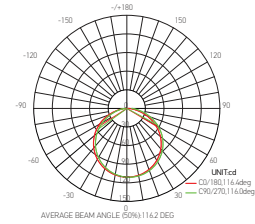

Ref.	W	K	mA/m	kg	Dim. L x W x Hmm	
165425	36	RGB	480	1.220	5000 x 10 x 3	20

HIMALIA LED STRIP 220-240V 60W

167113 | 167114

Diffuser | PVC (clear)
Material | Soft PCB

Ref.	W	K	lm/m	mA/m	kg	Dim. L x W x Hmm	
167113	60	3000	1100	52	0.950	5000 x 16 x 7.5	2
167114	60	4000	1200	52	0.950	5000 x 16 x 7.5	2