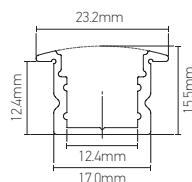

Ref.	Finish	Kg	Dim. L x W x Hmm	
164421	PC (clear)	0.63	2500 x 23.2 x 15.5	50
164422	PC (opaque)	0.63	2500 x 23.2 x 15.5	50
164423	PC (frosted)	0.63	2500 x 23.2 x 15.5	50

Diffuser | PC (clear, opaque, frosted)
Material | Aluminium
Color | Silver
LED strip max | 12mm
Anodized aluminium
For small installation depths