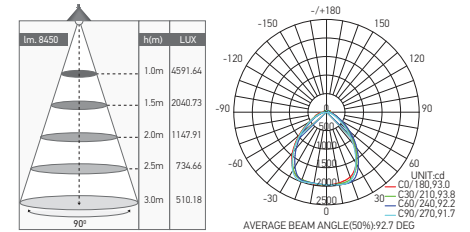

62.5W

Ref.	W	K	lm	mA	Kg	Dim. L x W x Hmm	
169506	40	4000	5200	⊖350mA ⊕1050mA	1.760	1160 x 73 x 84	
169500	62.5	4000	8450	⊖350mA ⊕1650mA	2.270	1450 x 73 x 84	

ON ORDER

-20°C
+40°C

Ref.	Kg	Dim. Lmm	
169510	0.750	1160	
169511	0.800	1450	

Material | Plastic + Steel