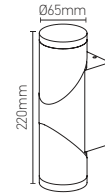

ELYPTE RESIDENTIAL LIGHTING 12.5W

V. AC
220-240V
50/60Hz

Ra
≥80

PF
≥0.5

IK
07

169412
RAL9011

169413
RAL9011

Ref.	W	K	lm	mA	Kg	Dim. L x W x H_{mm}	
169412	12.5	3000	700	↻ 36mA ↻ 300mA	1.070	65 x 91 x 220	10
169413	12.5	3000	700	↻ 36mA ↻ 300mA	0.990	65 x 94 x 220	10

Difusor | PMMA (frosted)
Material | Aluminium
Driver | KEGU KEDH012S0300NR25
Input | 220-240V 60mA 50Hz
Output | 36V 300mA
Ta | 50°C Tc | 85°C