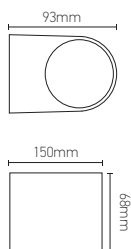

Ref.	W		IP	Kg	Dim. L x W x H_{mm}	
168886	2 x 11 max.	GU10	54	0.670	Ø65 x 160	18
168888	2 x 11 max.	GU10	44	0.500	93 x 68 x 150	18

Diffuser | Tempered glass (clear)
Material | Aluminium
Light sources | Not included