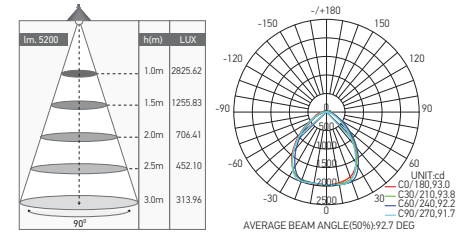

V. AC
220-240V
50/60Hz

50,000 H
L80 B10

Ra
≥80

PF
≥0.9

IK
07

650°

-20°C
+40°C

Material | Aluminium
Driver | BOKE BK-BHL050-1250AD / BK-BHL070-2000AD
Input | 200-240V 350mA 50/60Hz
Output | 3-42V 1050mA (40W), 1650mA (62.5W)
Ta | 60°C Tc | 90°C

40W

Ref.	W	K	lm	mA	Kg	Dim. L x W x Hmm	
169506	40	4000	5200	⊖350mA ⊕1050mA	1.760	1160 x 73 x 84	
169500	62.5	4000	8450	⊖350mA ⊕1650mA	2.270	1450 x 73 x 84	

ON ORDER

-20°C
+40°C

Ref.	Kg	Dim. Lmm	
169510	0.750	1160	
169511	0.800	1450	

Material | Plastic + Steel