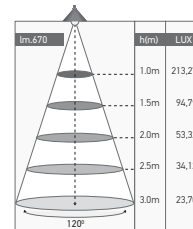

37W

Ref.	W	K	lm/m	mA/m	Kg	Dim. L x W x Hmm	
167057	28	3000	460	467	0.150	5000 x 10 x 3	100
167058	28	4000	500	467	0.150	5000 x 10 x 3	100
167029	37	3000	640	617	0.130	5000 x 8 x 3	100
167030	37	4000	670	617	0.130	5000 x 8 x 3	100