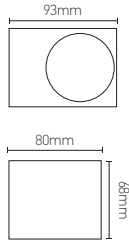

168890
RAL7022