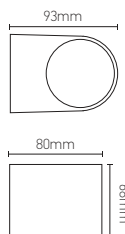

Ref.	W		IP	Kg	Dim. L x W x H _{mm}	
168885	11 max.	GU10	54	0.400	Ø65 x 96	20
168887	11 max.	GU10	44	0.320	68 x 93 x 80	18

Diffuser | Tempered glass (clear)
Material | Aluminium
Light sources | Not included