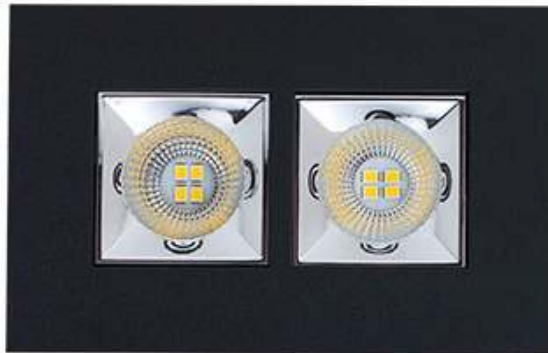

RECESSED LIGHT
DUO | TRIO

169636 | 169637