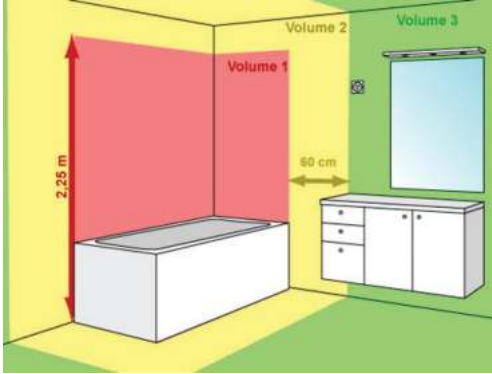

LIGHTING GUIDE

NORMATIVE ASPECT

The standards we rely on allow efficient, functional and safe sizing of an interior or exterior lighting installation.

STANDARDS FOR A LIGHTING INSTALLATION INTERIOR NF C 15 100