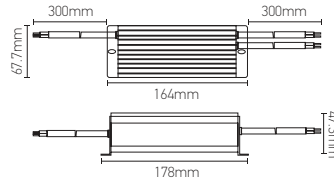

Ref.	W	mA	Kg	Box
155560	60	↻ 500mA ↻ 5000mA	0.900	50

Input | 200-240V 50/60Hz
Output | **12V**
Ta | 50°C Tc | 85°C