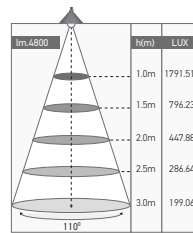

V. AC
220-240V
50/60Hz

Ra
≥80

PF
≥0.9

IK
07

650°

RAL9003

Diffuser | PMMA (matt)
Material | Aluminium
Delivered without closing kit
Driver | BOKE BK-BHL050-1250AD / BK-BHL060-1650AD
BK-BHL070-2000AD
Input | 200-240V 350mA Max (40W, 48W, 60W)
450mA max (80W) 50/60Hz
Output | 3-42V 1000mA (40W), 1200mA (48W) 1500mA
(60W), 2000mA (80W)
Ta | 60°C Tc | 90°C
Options
Possible dimming type | 1-10V

Ref.	W	K	lm	mA	LED	Kg	Dim. L x W x H_{mm}	★ LED	📦	
169224	40	4000	4000	↻ 350mA ↻ 1000mA	468pcs	2.0	990 x 50 x 95	SAN'AN	8	+
169225	48	4000	4800	↻ 350mA ↻ 1200mA	612pcs	2.3	1270 x 50 x 95	SAN'AN	8	+
169226	60	4000	6000	↻ 350mA ↻ 1500mA	756pcs	2.8	1550 x 50 x 95	SAN'AN	8	+
169227	80	4000	8000	↻ 450mA ↻ 2000mA	972pcs	4.0	1970 x 50 x 95	SAN'AN	6	+

48W

ON ORDER