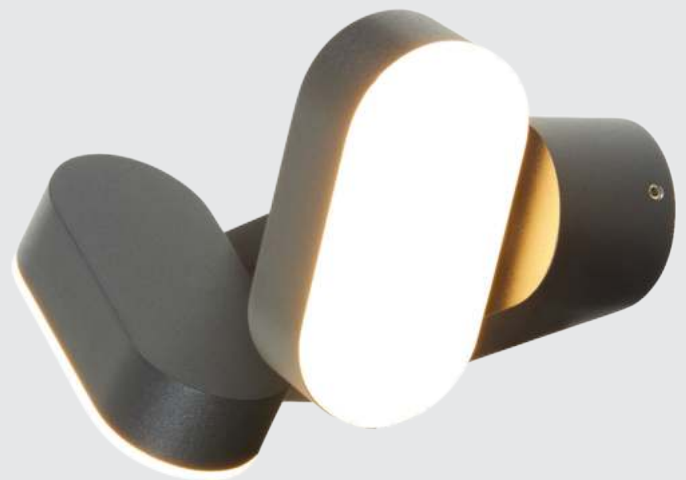

V. AC
220-240V
50/60Hz

IK
08

650°

-20°C
+40°C

3
ans

Ref.	W		Kg	Dim. L x W x H_{mm}	
168889	11 max.	GU10	0.360	93 x 68 x 80	18
168890	2 x 11 max.	GU10	0.580	93 x 68 x 150	18

Diffuser | Tempered glass (clear)
Material | Aluminium
Light sources | Not included