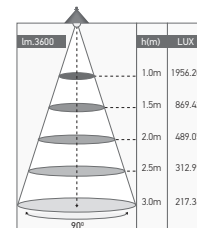

18W

Ref.	W	K	lm	mA	Kg	Dim. L x W x Hmm	Icon
167344	18	3000	1500	↻80mA ↻450mA	1.2	295 x 295 x 12.5	10
167339	18	4000	1600	↻80mA ↻450mA	1.2	295 x 295 x 12.5	10

KAMET SQUARE LED PANEL 600mm 36W

RAL9016

Material | Aluminium with anti-corrosion coating
 Driver | LIFUD
 Input | 220-240V 190mA
 Output | 33-40V 900mA
 Ta | 50°C Tc | 90°C