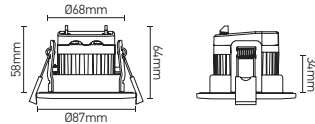

V. AC
220-240V
50/60Hz

50,000 H
L80 B10

Ra
≥80

UGR
<19

650°

-20°C
+50°C

Diffuser | PC (Clear)
Material | Aluminium alloy + iron + plastic
Colors | White
Driver | included
Input | 220-240V 0.06A 50/60Hz
Output | DC 36V 200mA
Ta | 45°C Tc | 80°C

Coverable for all materials

Ref.	W	K	lm	mA	Kg	mm	Dim. ØxHmm	Icon
166300	7W	3000↔4000↔6000	560-650	60mA	0.2	Ø70	Ø87 x 58	50