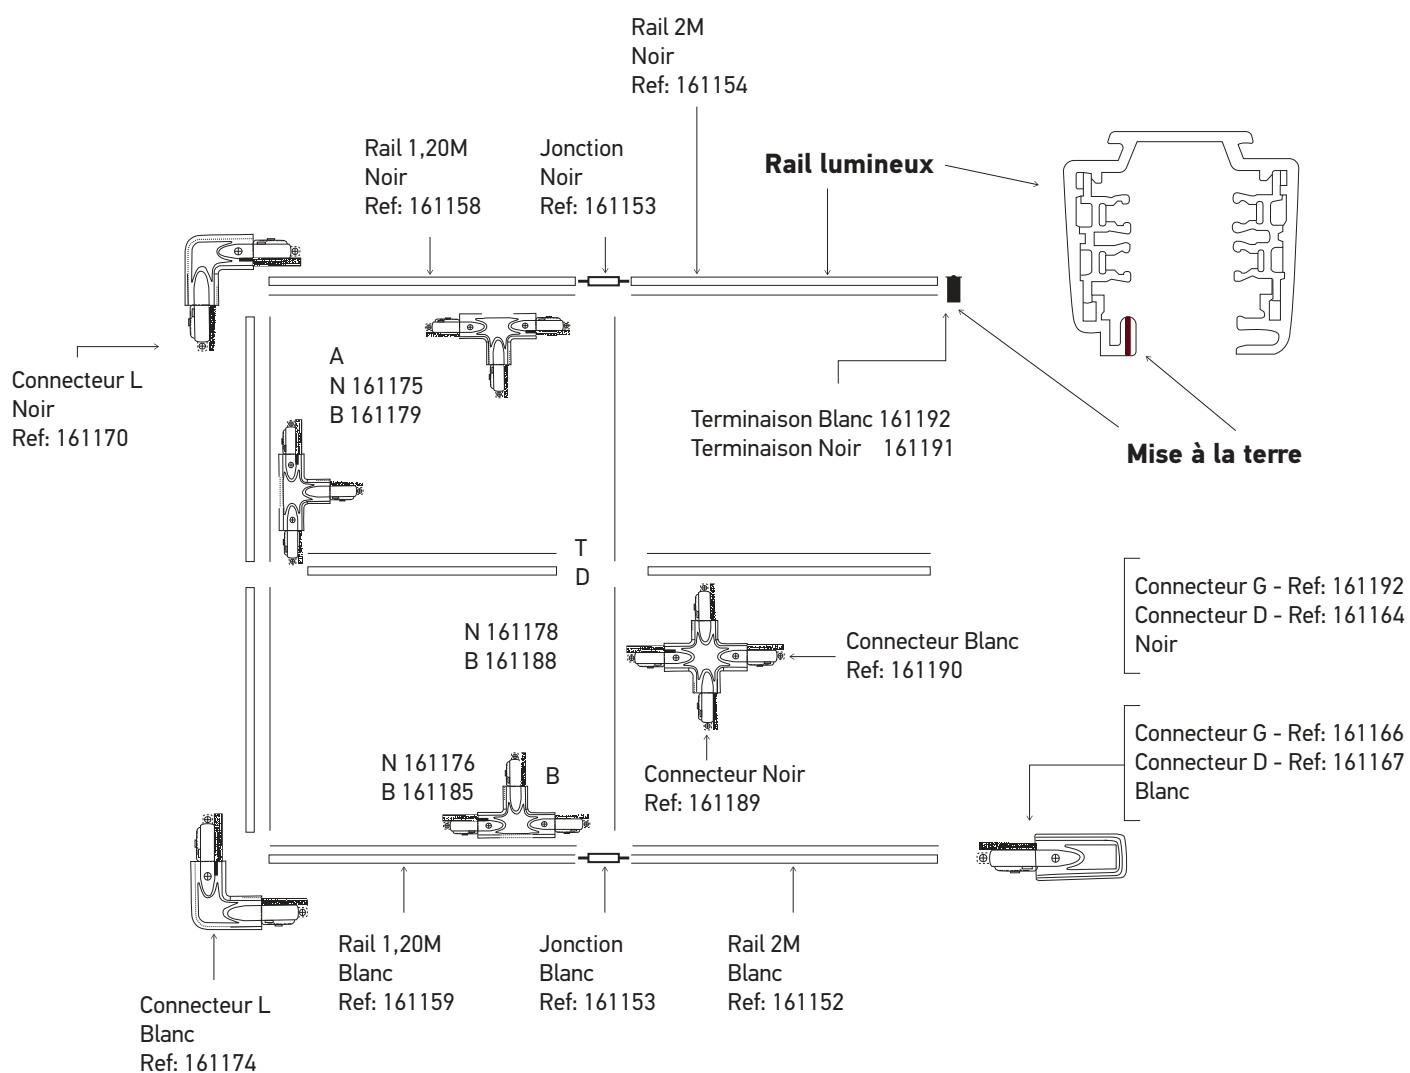

RAIL TRACK INSTALLATION