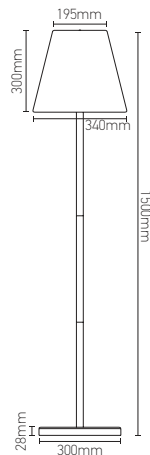

Material | Polyethylene + metal
1.5W solar on top of the lampshade
22-key remote control
2 x 5W bluetooth speaker
Android USB cable
BT5.0 - Compatible with bluetooth version 5.0
Battery 1 x 3.7V 2600mAh Li-ion
DC 5V 1A power supply
Number of charges >800 times

Ref.	K	Kg	Dim.ØxH_{mm}	
174135	RGB	5,5	340 x 1500	1

174135