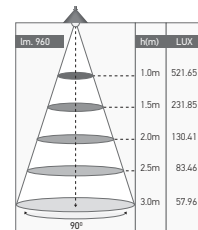

EXTRA-FLAT
EXTRA-LIGHT
EXTRA-RESISTANT

KILI LED DOWNLIGHT 10W

Exclusive for the Swiss market

Diffuser | PS (matte)
Material | Aluminium with anti-corrosion coating
Other colors on request
Driver | included
Input | 220-240V 58mA 50/60Hz
Output | 27-42V 230mA

10W

Ref.	W	K	lm	mA					Dim. ØxHmm	
167301	10	3000	960	↔ 58mA ↔ 230mA	90°		0.810	Ø200	180 x 18	20
167303	10	4000	1000	↔ 58mA ↔ 230mA	90°		0.810	Ø200	180 x 18	20