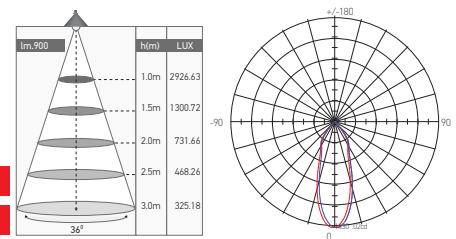

Ref.	W	K	lm	mA	Beam	Kg	mm	Dim. ØxHmm	+
167509	10	3000	850	↻47mA ↻230mA	36°	0.35	Ø75	90 x 39.3	50
167400	10	4000	900	↻47mA ↻230mA	45°	0.35	Ø75	90 x 39.3	50

10W