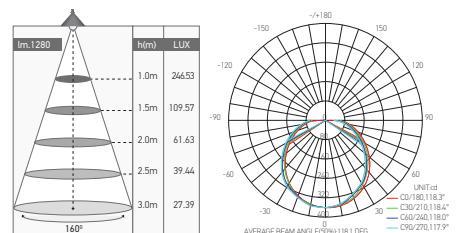

16W

Ref.	W	K	lm	mA	⚖️ Kg	Dim. ØxH_{mm}	📦
168990	16	4000	1280	↻ 163mA ↻ 500mA	0.80	300 x 90	10
168991	16	4000	1280	↻ 163mA ↻ 500mA	0.80	300 x 90	10