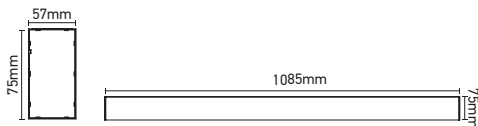

30110 | 30111 | 30123 | 30122