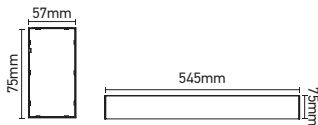

V. AC
200-240V
50/60Hz

72'000H
L80 B10

Ra
≥80

PF
≥0.9

IK
07

650°

-15°C
+40°C

5
ans

30108 | 30109