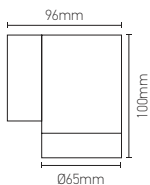

168887
RAL9011