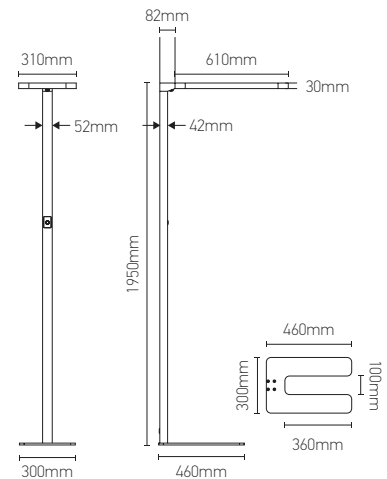

Diffuser | PS (Frosted)
Material | Aluminium with anti-corrosion coating
Driver | LONGBRIGHT MFU80D-40P
Input | 220-240V 400mA 50/60Hz
Output | 0-40V 1900mA
Ta | 50°C Tc | 65°C
Dimming + Motion detector (-30%/30min)

Ref.	W	K	lm	mA	KG	Dim. L x W x Hmm	
158879	80	4000	7040	↔ 400mA ↔ 1900mA	17.1	610 x 310 x 1950	1
158880	80	4000	7040	↔ 400mA ↔ 1900mA	17.1	610 x 310 x 1950	1

► [Product available on order](#)