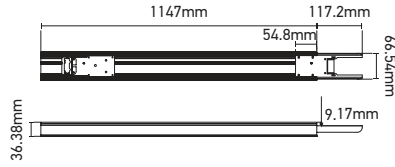

169505
RAL9016