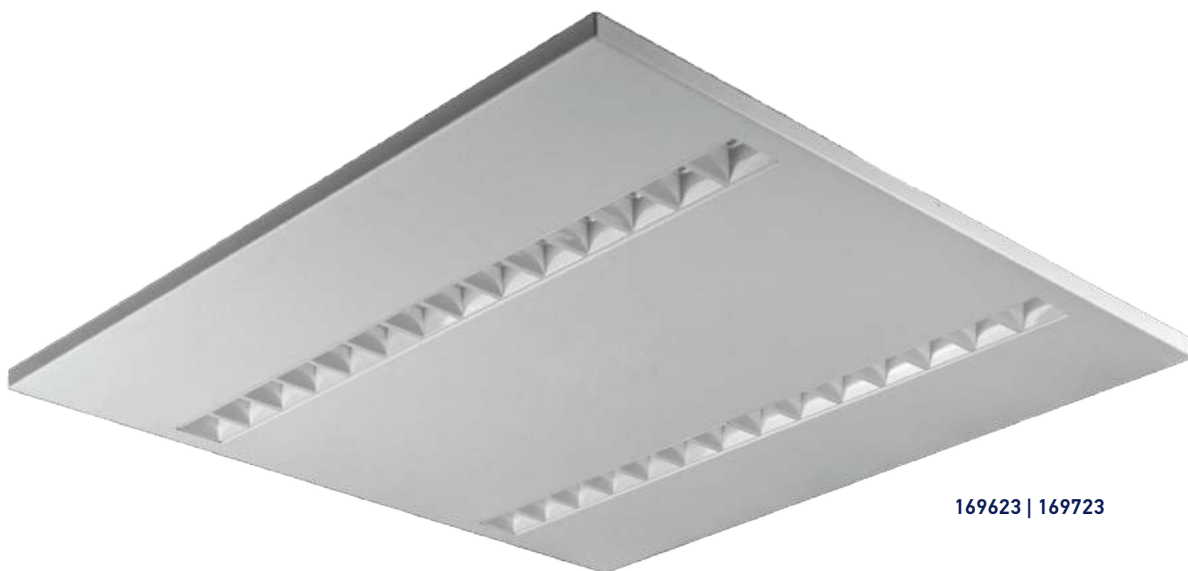

OPTOLED

LUMINAIRE
RECESSED

169623 | 169723

NEW

ON ORDER

V. AC
220-240V
50/60Hz

110°

70,000 H
L80 B10