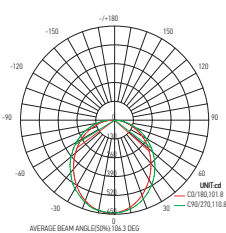

V. AC
220-240V
50/60Hz

Ra
≥80

PF
≥0.9

IK
07

650°

RAL9003

Diffuser | PMMA (matt)
Material | Aluminium
Delivered without closing kit
Driver | BOKE BK-BHL050-1250AD / BK-BHL060-1650AD
BK-BHL070-2000AD
Input | 200-240V 350mA Max (40W, 48W, 60W)
450mA max (80W) 50/60Hz
Output | 3-42V 1000mA (40W), 1200mA (48W) 1500mA
(60W), 2000mA (80W)
Ta | 60°C Tc | 90°C
Options
Possible dimming type | 1-10V

Ref.	W	K	lm	mA	LED	Kg	Dim. L x W x H_{mm}	★ LED	📦	
169224	40	4000	4000	↻ 350mA ↻ 1000mA	468pcs	2.0	990 x 50 x 95	SAN'AN	8	+
169225	48	4000	4800	↻ 350mA ↻ 1200mA	612pcs	2.3	1270 x 50 x 95	SAN'AN	8	+
169226	60	4000	6000	↻ 350mA ↻ 1500mA	756pcs	2.8	1550 x 50 x 95	SAN'AN	8	+
169227	80	4000	8000	↻ 450mA ↻ 2000mA	972pcs	4.0	1970 x 50 x 95	SAN'AN	6	+

40W

ON ORDER