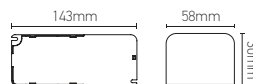

DALI DIMMABLE DRIVER FOR RECESSED LIGHTS

168868

Ref.	W	mA	Kg	Dim. L x W x Hmm	+
168868	8 - 22	200/250/300/350/400/450/500/550mA	0.13	143 x 58 x 30	90

Driver | 1-10V DIM/DALI/DALI push DIM
Input | 200 - 240V 130mA 50/60Hz
Output | DC30-40V 200 - 550mA
Ta | 50°C Tc | 80°C