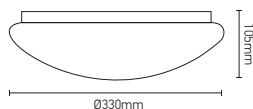

WALLY LED BULKHEAD WITH DETECTOR 10/15/18/22W

NOUVEAUTÉ

Diffuser | PC
Material | PC
Driver | Included
Input | 220-240V 150mA 50/60Hz
Output | 150/200/250/300mA
Ta | 45°C Tc | 85°C

Detection area | 50% / 100%
Holding time | 5s/1min/3min/10min
Daylight threshold | 30Lux 30Lux / Disabled
Microwave frequency | 5.8GHz±75MHz
Mounting height | 2.5-4m
Detection range | Max. Ø12m

Ref.	W	K	lm	mA	kg	Dim. ØxHmm	
169198	10/15/18/22 power variable	3000 4000 6000	100 Lm/ Watt	⊖ 150mA max. ⊕ 150/200/250/300mA	0.92	320 x 78	10 New

DOME LED BULKHEAD 18W

Diffuser | PC (Frosted)
Material | Metal
Driver | included
Input | 220-240V 143mA 50/60Hz
Output | 42V 450mA
Ta | 45°C Tc | 85°C

Ref.	W	K	lm	mA	kg	Dim. ØxHmm	
167225	18	3000	1400	⊖ 143mA ⊕ 450mA	0.80	330 x 105	10