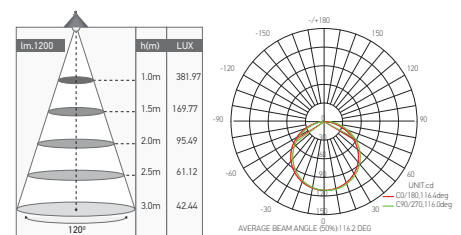

Ref.	W	K	mA/m	kg	Dim. L x W x Hmm	
165425	36	RGB	480	1.220	5000 x 10 x 3	20

HIMALIA LED STRIP 220-240V 60W

167113 | 167114

Diffuser | PVC (clear)
Material | Soft PCB

Ref.	W	K	lm/m	mA/m	kg	Dim. L x W x Hmm	
167113	60	3000	1100	52	0.950	5000 x 16 x 7.5	2
167114	60	4000	1200	52	0.950	5000 x 16 x 7.5	2