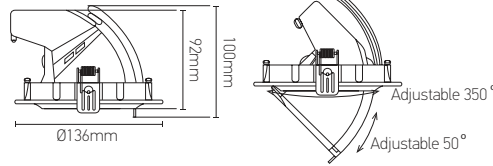

V. AC
220-240V
50/60Hz

50,000 H
L80 B10

Ra
≥80

UGR
<19

850°

-20°C
+40°C

Diffuser | Glass (Clear)
Material | Aluminium with anti-corrosion coating
Other colors on request
Driver | PHILIPS CERTA / Xitanium
Input | 220-240V 60mA (12W), 100mA (20W) 50/60Hz
Output | 32-42V 300mA (12W), 500mA (20W)
Ta | 50°C Tc | 85°C (12W), Ta | 50°C Tc | 75°C (20W)

12W

Ref.	W	K	lm	mA	KG	PF	mm	Dim. ØxHmm	
162047	12	4000	900	↻ 60mA ↻ 300mA	0.26	≥ 0.5	Ø85	94 x 72	36
167347	20	4000	1900	↻ 100mA ↻ 500mA	0.62	≥ 0.9	Ø125	136 x 100	12