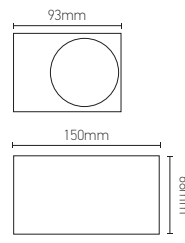

Ref.	W		Kg	Dim. L x W x H_{mm}	
168889	11 max.	GU10	0.360	93 x 68 x 80	18
168890	2 x 11 max.	GU10	0.580	93 x 68 x 150	18

Diffuser | Tempered glass (clear)
Material | Aluminium
Light sources | Not included