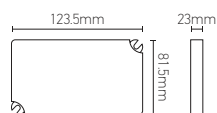

DIMMABLE + PUSH DRIVER FOR LED PANEL 36W / 48W MAX.

Exclusive for the Swiss market

169111 | 169113

Ref.	W	mA	kg	Dim. L x W x Hmm	
169111	36	↻ 160mA ↻ 900mA	0.24	123.5 x 81.5 x 23	
169113	48	↻ 210mA ↻ 1050mA	0.24	123.5 x 81.5 x 23	

Driver | MEANWELL LCM-40DA/ LCM-60DA
Input | 220-240V 50/60Hz
Output | 2-45V (36W), 2-57V (48W)
Ta | 50°C Tc | 90°C (36W), Ta | 40°C Tc | 90°C (48W)