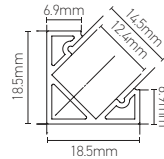

CORNER ALUMINIUM PROFILE 90°/45° - 18.5 x 18.5mm

Ref.	Finish	Kg	Dim. L x W x Hmm	
164435	PC (clear)	0.63	2500 x 18.5 x 18.5	50
164436	PC (opaque)	0.63	2500 x 18.5 x 18.5	50
164437	PC (frosted)	0.63	2500 x 18.5 x 18.5	50

Diffuser | PC (clear, opaque, frosted)
Material | Aluminium
Color | Silver
LED strip max | 12mm
Anodized aluminium