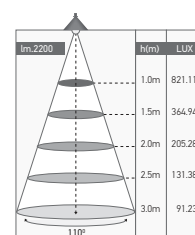

Diffuser | PC
Material | PC
Driver | Included
Input | 220-240V 150mA 50/60Hz
Output | 150/200/250/300mA
Ta | 45°C Tc | 85°C

Detection area | 50% / 100%
Holding time | 5s/1min/3min/10min
Daylight threshold | 30Lux 30Lux / Disabled
Microwave frequency | 5.8GHz±75MHz
Mounting height | 2.5-4m
Detection range | Max. Ø12m

Ref.	W	K	lm	mA	kg	Dim. ØxHmm	
169198	10/15/18/22 power variable	3000 4000 6000	100 Lm/ Watt	⊖ 150mA max. ⊕ 150/200/250/300mA	0.92	320 x 78	10 New

22W