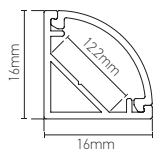

Ref.	Finish	Kg	Dim. L x W x Hmm	
164441	PC (opaque)	0.4	2500 x 16 x 16	50

Diffuser | PC (opaque)
Material | Aluminium
Color | Silver, milky, frosted
LED strip max | 12mm
Anodized aluminium
Suitable for corner mounting

PROFILE ACCESSORIES

LED STRIPES