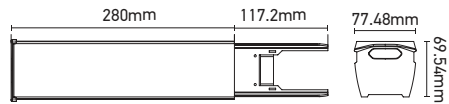

169501
RAL9016