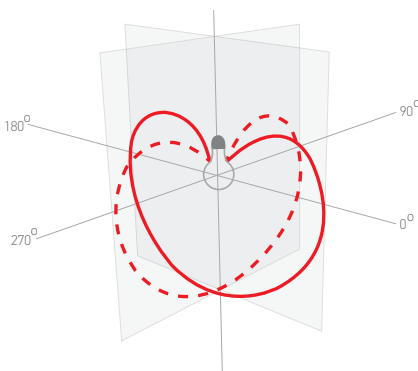

PHOTOMETRIC STANDARDS

NF EN 12464-1 : Lighting in workplaces – The standard concerns lighting of indoor workplaces. Like most standards, minimum requirements are imposed.

In other words, it is a lower limit that workplace lighting and the immediate environment must respect. Lighting that only complies with standards does not in itself constitute a guarantee of good lighting. To do this, you must have knowledge of the application and the product and clearly understand the customer's demands.

NF EN 12464-2 : Lighting of workplaces: only concerns the exterior surroundings of buildings: circulation areas, pathways, parking, platforms. However, this standard does not cover public lighting (EN13-201).

PHOTOMETRIC PARAMETERS

Luminous flux (lm): quantity of light radiated per second by a light source.

Light intensity (cd): flux of light emitted in a given direction.

Illuminance (lux): quantity of light received per unit area.

Luminance (cd/m²): light emitted per unit area in a specific direction.

General uniformity (U₀): Emin / Average of a surface.

Visual comfort of an indoor installation UGR: method of evaluating glare defined by a scale from 10 (no glare) to 30 (intolerable glare) coming directly from a luminaire.

Visual comfort of a sports installation GR: determines the level of glare of the players. Ranging from 0 to 100. 50 is the accepted limit value.