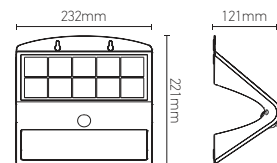

V. DC
3.7V

35,000H
L70 B50

Ra
≥80

-20°C
+50°C

Find the technical sheets
by scanning this QR code

976951

Ref.	W	K	lm	Solar panel	Battery	kg	Dim.L x W x Hmm	
976950	4	4000	500	2.4Wp	2000mAh	0.550	115 x 140 x 211	12
976951	4	4000	500	2.4Wp	2000mAh	0.550	115 x 140 x 211	12
976952	8	4000	850	4.4Wp	4000mAh	1.000	121 x 232 x 221	8
976953	8	4000	850	4.4Wp	4000mAh	1.000	121 x 232 x 221	8

216 x 125 x 150mm
226 x 133 x 240mm

Material | ABS+PC
Detection angle | 120°
Visible distance | 7m
Detection area | 6m
Installation height | <4m
Loading duration | 12-15 hours
Working time: based on different modes (three modes)
Solar panel | monocrystalline silicon
Battery | lithium ion 18650 / 3.7V