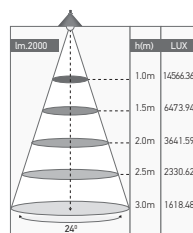

V. AC
220-240V
50/60Hz

50,000 H
L80 B10

Ra
≥80

PF
≥0.9

UGR
<19

850°

-20°C
+40°C

Ref.	W	K	lm	mA			Dim. ØxHmm	
169143	10	3000	1020	↻ 52mA ↻ 250mA	20°	0.88	85 x 2500	6
169144	20	3000	2000	↻ 100mA ↻ 350mA	24°	1.22	99 x 2500	6
169145	30	3000	2700	↻ 130mA ↻ 700mA	24°	1.42	110 x 2500	6
169223	30	3000	2700	↻ 130mA ↻ 700mA	24°	1.42	110 x 2500	6

Diffuser | Glass (Clear)
Material | Aluminium with anti-corrosion coating
Driver | TRIDONIC LC
Input | 220-240V 52mA (10W), 100mA (20W)
130mA (30W) 50/60Hz
Output | 33-42V 250mA (10W), 33-55V 350mA (20W)
30-43V 700mA (30W)
Ta | 70°C Tc | 90°C (10W), Ta | 50°C Tc | 85°C (20W, 30W)

10W