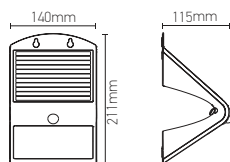

-20°C
+50°C

Find the technical sheets
by scanning this QR code

976950

976952

976951

976953

Ref.	W	K	lm	Solar panel	Battery	kg	Dim.L x W x Hmm	
976950	4	4000	500	2.4Wp	2000mAh	0.550	115 x 140 x 211	12
976951	4	4000	500	2.4Wp	2000mAh	0.550	115 x 140 x 211	12
976952	8	4000	850	4.4Wp	4000mAh	1.000	121 x 232 x 221	8
976953	8	4000	850	4.4Wp	4000mAh	1.000	121 x 232 x 221	8