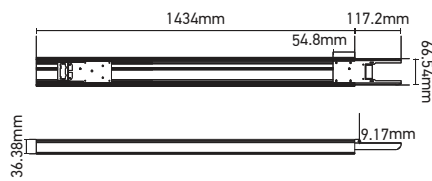

Ref.		Dim. L x W x H_{mm}	
169503	1.350	1160 x 73 x 36	1
169505	1.530	1450 x 73 x 36	1

Material | Aluminium
7-wire pre-wiring
To be connected with a module and a power supply box