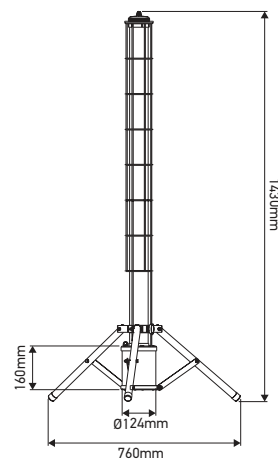

Ra ≥70

PF ≥0.9

IK 08

SPACE SAVING
EASE OF TRANSPORTATION
QUICK SETUP

5200mAh lithium battery
Number of charges | >500 times
Lifespan | 30,000 hours
3 dimming levels | 20%, 50%, 100%
LED indicators | Yes

Ref.	W	K	lm	V. mA	Kg	Dim.L x W x Hmm		Class
165470	55	6000	6100	⊖ 100-240V 1.5A max. ⊕ DC 24V 2000mA	5.2	760 x 1430	1	II
165471	55	6000	6100	220-240V 268mA	5.2	760 x 1430	1	I