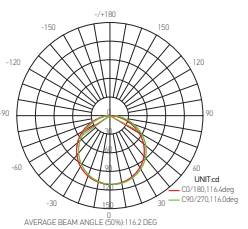

37W

Ref.	W	K	lm/m	mA/m	Kg	Dim. L x W x Hmm	
167057	28	3000	460	467	0.150	5000 x 10 x 3	100
167058	28	4000	500	467	0.150	5000 x 10 x 3	100
167029	37	3000	640	617	0.130	5000 x 8 x 3	100
167030	37	4000	670	617	0.130	5000 x 8 x 3	100