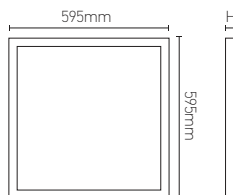

KAMET II SQUARE LED PANEL 600mm 36W

V. AC
220-240V
50/60Hz

35,000H
L70 B10

Ra
≥80

PF
≥0.9

IK
05

850°

-20°C
+50°C

3
ans

RAL9016

UGR
21

Material | Aluminium with anti-corrosion coating
Driver | LIFUD
Input | 220-240V 190mA
Output | 33-40V 950mA
Ta | 50°C Tc | 90°C

36W

Ref.	W	K	lm	mA	kg	Dim. L x W x Hmm	
169342	36	3000	3240	190mA	2.380	595 x 595 x 10	4

KAMET II SQUARE LED PANEL 600mm 40W

V. AC
220-240V
50/60Hz

35,000H
L70 B10

Ra
≥80

PF
≥0.9

IK
05

850°

-20°C
+50°C

3
ans

RAL9016

UGR
19

Material | Aluminium with anti-corrosion coating
Driver | LIFUD
Input | 220-240V 190mA
Output | 33-40V 950mA
Ta | 50°C Tc | 90°C

36W

Ref.	W	K	lm	mA	kg	Dim. L x W x Hmm	
169340	40	4000	4000	190mA	2.350	595 x 595 x 8	6