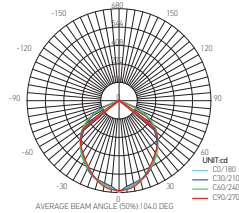

Diffuser | PS (clear)
Material | Aluminium
Detection area | 6m
Detection angle | 120°
Adjustable lux | 10-2000 lux
Adjustable time | 5sec. - 8min.
Driver | included
Input | 220-240V 41mA 50/60Hz
Output | 70-100V 110mA
Ta | 40°C Tc | 80°C

9W

Ref.	W	K	lm	mA	Kg	Dim. L x W x Hmm	
167416	9	4000	690	↻ 41mA ↻ 110mA	1.700	75 x 75 x 1000	2