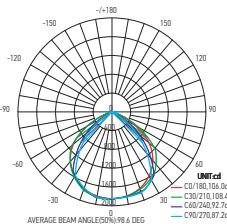

JAN RECESSED LED SPOTLIGHT 35W / 45W

35W

Ref.	W	K	lm	mA	Kg	L x W mm	Dim. L x W x H mm	Ⓜ
169444	35	4000	3000	↻400mA ↻950mA	2.3	220 x 130	235 x 145 x 117.4	6
169445	45	4000	3750	↻500mA ↻1050mA	2.3	220 x 130	235 x 145 x 117.4	6

LED SPOTS