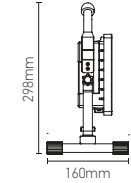

Car Charger