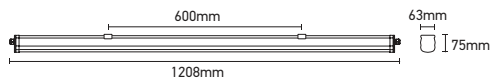

850°

-20°C
+50°C

5
ans

168987 | 168988

- THROUGH WIRING
- WIRING WITHOUT TOOLS
- STAINLESS STEEL CLIPS
ADJUSTABLE OVER THE ENTIRE
LENGTH FOR ASSEMBLY

Ref.	W	K	lm	mA	kg	Dim. L x W x H _{mm}
168987	35	4000	4550	↻ 190mA ↻ 290mA	1.120	1208 x 63x 75
168988	50	4000	6500	↻ 190mA ↻ 290mA	1.560	1448 x 63 x 75