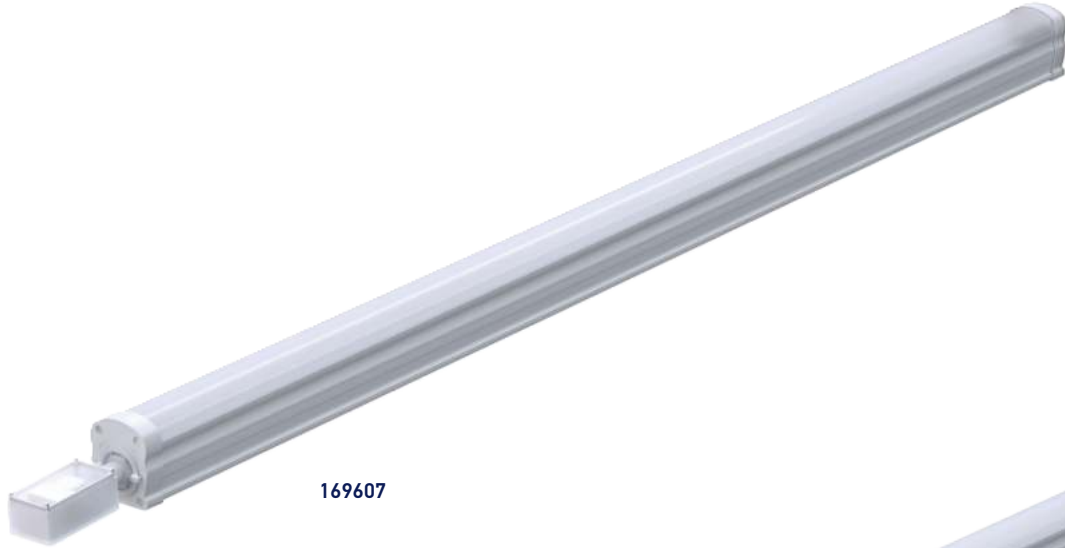

-20°C
+40°C

Ref.	W	K	lm	Dim. mm
169603	130	3000	17520	2812 x 74 x 54
169604	130	4000	17930	2812 x 74 x 54

KEMBLA III DETECTION

WATERPROOF LINEAR LIGHTING SLIM LED WITH DETECTION

169607

169608

V. AC
220-240V
50/60Hz