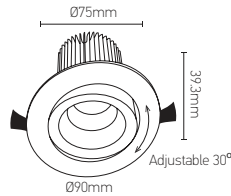

Diffuser | PC (matte)
Material | Aluminium with anti-corrosion coating
Other colors on request
Driver | included
Input | 220-240V 100mA 50/60Hz
Output | 27-42V 230mA
Ta | 40°C Tc | 60°C

167509 | 167400
RAL9016