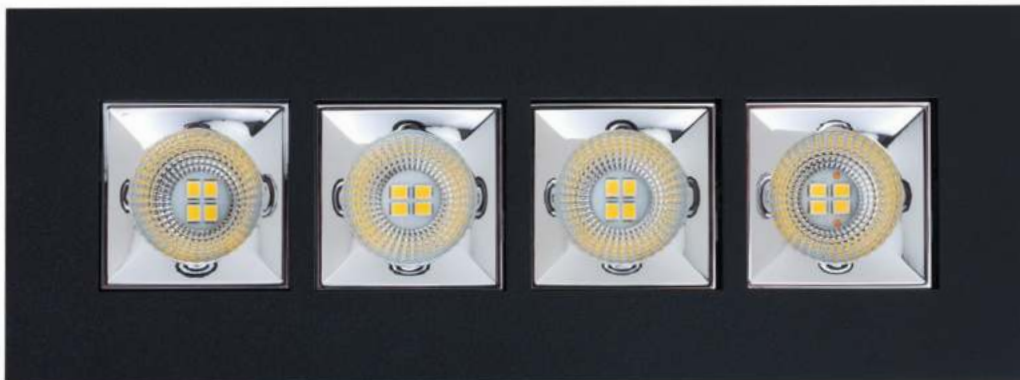

RECESSED LIGHT QUATTRO | FIVE

169640 | 169641