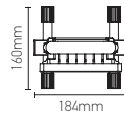

Car Charger