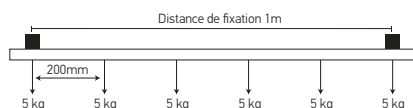

RAIL CONNECTORS

161152 | 161159

161154 | 161158

Ref.	Ampere	Color	kg	Dim. Long mm	
161152	16	white	1.567	2000	10
161154	16	black	1.567	2000	10
161158	16	black	0.94	1200	10
161159	16	white	0.94	1200	10

Material | Aluminium with anti-corrosion coating
 Colors | White (RAL9000)3, Black (RAL9005)
 2m rail (Standard), spacing between each fixing hole
 Wires - Three-phase wires (L1, L2 and L3), neutral wire (N) and protective earth (PE).