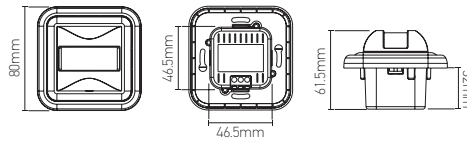

Ref.	V.	Kg	Dim. L x W x Hmm	
164812	AC 220-240V 50/60HZ	0.120	80 x 80 x 61.5	10

Ambient Light | <10Lux-2000 Lux (Adjustable)
Detection angle | 160°
Detection distance | 2-10m max (<24°C)
Trigger delay | Min.10s ±3sec/Max.7min ±2min
Motion detection speed | 0.6-1.5m/s
Installation height | 1-1.8m