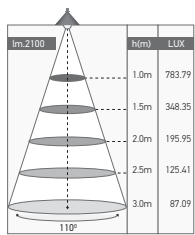

V. AC
220-240V
50/60Hz

50,000 H
L80 B10

Ra
≥80

PF
≥0.9

IK
07

650°

-20°C
+45°C

RAL9003

Material | Aluminium
Driver | BOKE BK-BHL030-0750AD
Input | 200-240V 350mA 50/60Hz
Output | 3-42V 500mA (20W), 600mA (24W), 750mA (30W)
Ta | 60°C Tc | 90°C
Options
Possible dimming type | 1-10V

Ref.	W	K	lm	mA	Kg	Dim. L x W x H_{mm}	LED	+
169235	20	4000	2100	↻ 350mA ↻ 500mA	2.0	990 x 50 x 95	SAN'AN	8
169236	24	4000	2550	↻ 350mA ↻ 600mA	2.3	1270 x 50 x 95	SAN'AN	8
169237	30	4000	3200	↻ 350mA ↻ 750mA	2.8	1550 x 50 x 95	SAN'AN	8

20W