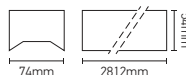

V. AC
220-240V
50/60Hz

120°

72'000H
L80 B10

Ra
≥80

PF
≥0.9

UGR
<24

IK
07

850°

-20°C
+40°C

2
ans

GROUP 0
EN62471-2008

NOUVEAUTÉ