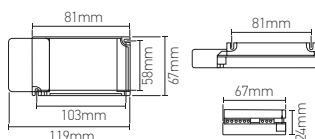

DALI 2 DRIVER + PUSH 40 MULTI-POWER ELECTRONIC POWER SUPPLY 12.6-42W

NOUVEAUTÉ

158495

Ref.	W	mA	kg	
158495	12.6 -42	300 - 1050	0,160	65