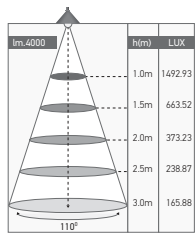

V. AC
220-240V
50/60Hz

Ra
≥80

PF
≥0.9

IK
07

650°

RAL9003

Diffuser | PMMA (matt)
Material | Aluminium
Delivered without closing kit
Driver | BOKE BK-BHL050-1250AD / BK-BHL060-1650AD
BK-BHL070-2000AD
Input | 200-240V 350mA Max (40W, 48W, 60W)
450mA max (80W) 50/60Hz
Output | 3-42V 1000mA (40W), 1200mA (48W) 1500mA
(60W), 2000mA (80W)
Ta | 60°C Tc | 90°C
Options
Possible dimming type | 1-10V

Ref.	W	K	lm	mA	LED	Kg	Dim. L x W x H_{mm}	★ LED	📦	
169224	40	4000	4000	↻ 350mA ↻ 1000mA	468pcs	2.0	990 x 50 x 95	SAN'AN	8	+
169225	48	4000	4800	↻ 350mA ↻ 1200mA	612pcs	2.3	1270 x 50 x 95	SAN'AN	8	+
169226	60	4000	6000	↻ 350mA ↻ 1500mA	756pcs	2.8	1550 x 50 x 95	SAN'AN	8	+
169227	80	4000	8000	↻ 450mA ↻ 2000mA	972pcs	4.0	1970 x 50 x 95	SAN'AN	6	+

ON ORDER