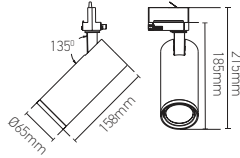

MIMAS LED TRACK SPOTLIGHT 14W / 30W

V. AC
220-240V
50/60Hz

50,000 H
L80 B10

Ra
≥80

PF
≥0.9

UGR
<21

850°

-20°C
+40°C

169147
RAL9005