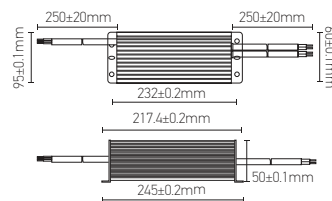

Ref.	W	mA	Kg	Box
155566	200	↻ 1600mA ↻ 16700mA	1.900	10

Input | 200-240V 50/60Hz
Output | **12V**
Ta | 50°C Tc | 85°C