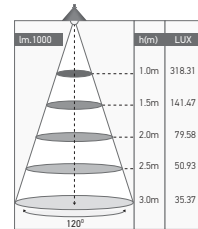

14W

V. AC
220-240V
50/60Hz

50,000 H
L70 B10

Ra
≥80

PF
<0.9

IK
10

850°

-20°C
+45°C