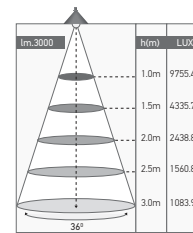

V. AC
220-240V
50/60Hz

50,000 H
L80 B10

Ra
≥80

PF
≥0.9

UGR
<19

850°

-20°C
+40°C

Diffuser | Glass (clear)
Material | Aluminium with anti-corrosion coating
Other colors on request
Driver | PHILIPS Xitanium
Input | 220-240V 150mA (35W), 200mA (45W) 50/60Hz
Output | 32-42V 800mA (35W), 1050mA (45W)
Ta | 50°C Tc | 80°C ((35W), Your | 45°C Tc | 75°C ((45W)

35W

Ref.	W	K	lm	mA	kg	Φ mm	Dim. ØxHmm	Icon
169006	35	4000	3000	↻ 150mA ↻ 800mA	1.2	Ø150	168 x 122	12
162027	45	4000	3700	↻ 200mA ↻ 1050mA	1.5	Ø190	205 x 156	8