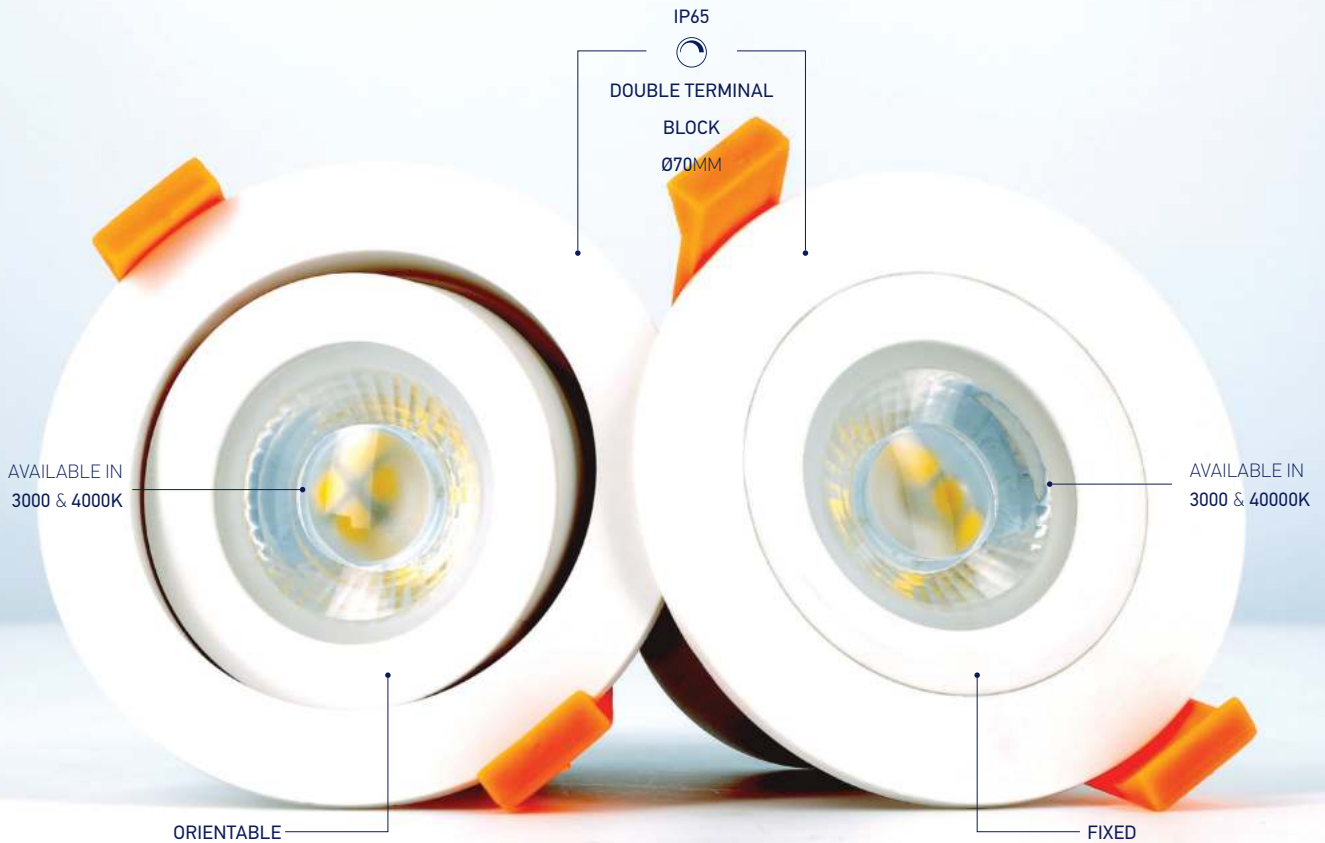

MESSA RECESSED SPOTLIGHTS 3 x 1W

169404

Diffuser | PC (Clear)
 Material | Steel
 Colors | Silver
 Driver | included
 Input | 220-240V 50mA 50/60Hz
 Output | 16V 300mA
 Ta | 50°C Tc | 75°C
 *IP44 for surface, IP20 for interior