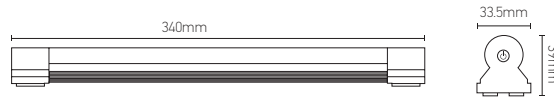

Ref.	W	K	lm	kg	Dim.L x W x Hmm	
164543	20	4000	1000	1.3	298 x 160 x 184	10

V. AC
220-240V
50/60Hz

Battery charging
times >300

650°

Ra
≥80

169177

169178

65 x 65 x 230mm