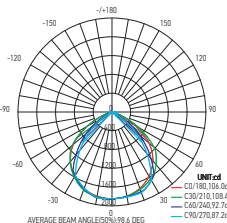

JAN RECESSED LED SPOTLIGHT 35W / 45W

45W

Ref.	W	K	lm	mA	Kg	L x W mm	Dim. L x W x H mm	Ⓜ
169444	35	4000	3000	↻400mA ↻950mA	2.3	220 x 130	235 x 145 x 117.4	6
169445	45	4000	3750	↻500mA ↻1050mA	2.3	220 x 130	235 x 145 x 117.4	6

LED SPOTS