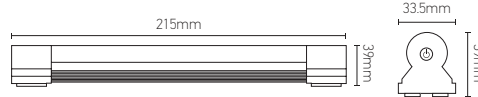

Ref.	W	K	lm	kg	Dim.L x W x Hmm	
164543	20	4000	1000	1.3	298 x 160 x 184	10

V. AC
220-240V
50/60Hz

Battery charging
times >300

650°

Ra
≥80

169177

169178

65 x 65 x 230mm