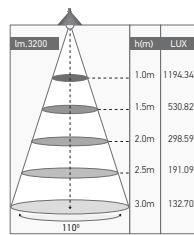

V. AC
220-240V
50/60Hz

50,000 H
L80 B10

Ra
≥80

PF
≥0.9

IK
07

650°

-20°C
+45°C

RAL9003

Material | Aluminium
Driver | BOKE BK-BHL030-0750AD
Input | 200-240V 350mA 50/60Hz
Output | 3-42V 500mA (20W), 600mA (24W), 750mA (30W)
Ta | 60°C Tc | 90°C
Options
Possible dimming type | 1-10V

Ref.	W	K	lm	mA	Kg	Dim. L x W x H_{mm}	LED	+
169235	20	4000	2100	↻ 350mA ↻ 500mA	2.0	990 x 50 x 95	SAN'AN	8
169236	24	4000	2550	↻ 350mA ↻ 600mA	2.3	1270 x 50 x 95	SAN'AN	8
169237	30	4000	3200	↻ 350mA ↻ 750mA	2.8	1550 x 50 x 95	SAN'AN	8

30W