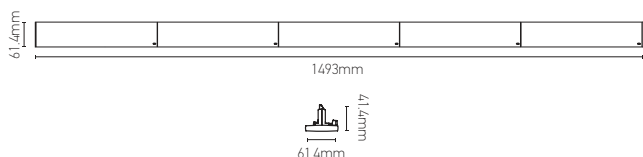

TRACK T-LINE LINEAR LED MODULE 50W FOR THREE-PHASE RAIL

V. AC
220-240V
50/60Hz

50,000 H

Ra
≥80

PF
≥0.9

850°

NOUVEAUTÉ

169605 | 169606
RAL9016

169705 | 169706
RAL9017

Diffuser | Glass (clear)
Material | PMMA + Metal
Driver | HEP LSC
Input | 220-240V 129mA 50/60Hz
Output | 31-43V 350mA
Ta | 50°C Tc | 80°C

Ref.	W	K	lm	mA	kg	Dim. ØxHmm		
169605	50	3000	8000	↻ 129mA ↻ 350mA	1.25	1493 x 61.4 x 41.7	10	New
169606	50	4000	8000	↻ 129mA ↻ 350mA	1.25	1493 x 61.4 x 41.7	10	New
169705	50	3000	7000	↻ 129mA ↻ 350mA	1.25	1493 x 61.4 x 41.7	10	New
169706	50	4000	7000	↻ 129mA ↻ 350mA	1.25	1493 x 61.4 x 41.7	10	New