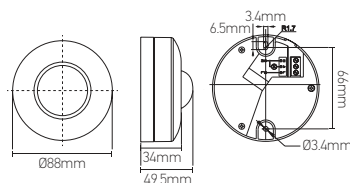

Ref.	V.	Kg	Dim. Ø x Hmm	
164809	AC 110-240V 50/60HZ	0.152	88 x 49.5	10

Maximum lamp power | 1200W (incandescent lamp), 300W (energy-saving lamp)
Ambient Light | <10Lux-2000 Lux
Detection angle | 360°
Detection distance | 6m (<24°C)
Trigger delay | Min.10s ± 3sec/Max.7min ± 2min
Motion detection speed | 0.6-1.5m/s