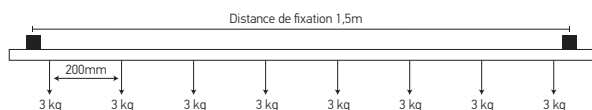

RAIL CONNECTORS

161152 | 161159

161154 | 161158

Ref.	Ampere	Color	kg	Dim. Long mm	
161152	16	white	1.567	2000	10
161154	16	black	1.567	2000	10
161158	16	black	0.94	1200	10
161159	16	white	0.94	1200	10

Material | Aluminium with anti-corrosion coating
 Colors | White (RAL9000)3, Black (RAL9005)
 2m rail (Standard), spacing between each fixing hole
 Wires - Three-phase wires (L1, L2 and L3), neutral wire (N) and protective earth (PE).