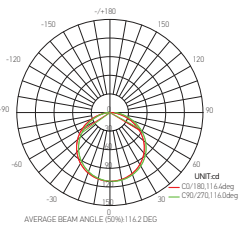

LEDA LED STRIP 12V 28W / 37W

V. DC
12V

30'000H
L70 B10

Ra
≥90

HG
=0.0mg

-25°C
+45°C

Diffuser | PVC (clear)
Material | Soft PCB

28W

Ref.	W	K	lm/m	mA/m	Kg	Dim. L x W x Hmm	
167057	28	3000	460	467	0.150	5000 x 10 x 3	100
167058	28	4000	500	467	0.150	5000 x 10 x 3	100
167029	37	3000	640	617	0.130	5000 x 8 x 3	100
167030	37	4000	670	617	0.130	5000 x 8 x 3	100

LEDA LED STRIP 12V 57W

V. DC
12V

30'000H
L70 B10

Ra
≥90

650°

HG
=0.0mg

-20°C
+40°C

Diffuser | PVC (clear)
Material | Soft PCB

Ref.	W	K	lm/m	mA/m	Kg	Dim. L x W x Hmm	
167089	57	3000	940	960	0.180	5000 x 10 x 3	100
167090	57	4000	1020	960	0.180	5000 x 10 x 3	100