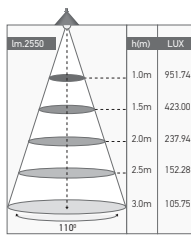

V. AC
220-240V
50/60Hz

50,000 H
L80 B10

Ra
≥80

PF
≥0.9

IK
07

650°

-20°C
+45°C

RAL9003

Material | Aluminium
Driver | BOKE BK-BHL030-0750AD
Input | 200-240V 350mA 50/60Hz
Output | 3-42V 500mA (20W), 600mA (24W), 750mA (30W)
Ta | 60°C Tc | 90°C
Options
Possible dimming type | 1-10V

Ref.	W	K	lm	mA	Kg	Dim. L x W x H_{mm}	LED	+
169235	20	4000	2100	↻ 350mA ↻ 500mA	2.0	990 x 50 x 95	SAN'AN	8
169236	24	4000	2550	↻ 350mA ↻ 600mA	2.3	1270 x 50 x 95	SAN'AN	8
169237	30	4000	3200	↻ 350mA ↻ 750mA	2.8	1550 x 50 x 95	SAN'AN	8

24W