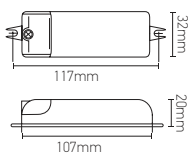

Ref.	W	mA	Kg	
158844	Halo 5-60W LED 3-55W	0.48	0.060	25

Protection | overload, overvoltage, short circuit, overheating
Power | 1-50W for MR16 LED and 1-70W for MR16 halogen
Input and output terminals on the same side