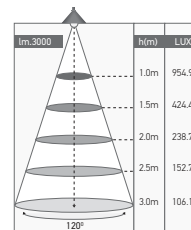

JAN RECESSED LED SPOTLIGHT 35W / 45W

35W

Ref.	W	K	lm	mA	Kg	L x W mm	Dim. L x W x H mm	Ⓜ
169444	35	4000	3000	↻400mA ↻950mA	2.3	220 x 130	235 x 145 x 117.4	6
169445	45	4000	3750	↻500mA ↻1050mA	2.3	220 x 130	235 x 145 x 117.4	6

LED SPOTS