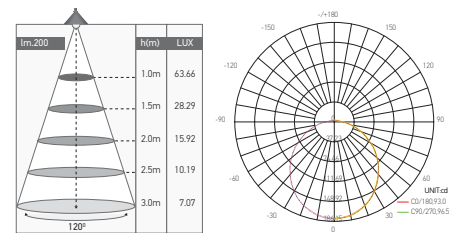

3 x 1W

Ref.	W	K	lm	mA	Kg	mm	Dim. ØxHmm	
169404	3 x 1W	3000	3 x 95	↻50mA ↻300mA	0.182	30	42 x 36	24

ENIR RECESSED LED SPOTLIGHTS 3 x 2W

169406

Diffuser | PC (opaline)
 Material | ABS
 Colors | White
 Driver | included
 Input | 220-240V 200mA 50/60Hz
 Output | 12V 500mA
 Ta | 25°C Tc | 80°C
Installation options
 Surface mounting, Recessed