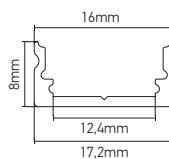

Ref.	Finish	Kg	Dim. L x W x Hmm	
164407	PC (clear)	0.350	2500 x 17.2 x 8	50
164408	PC (opaque)	0.350	2500 x 17.2 x 8	50
164409	PC (frosted)	0.350	2500 x 17.2 x 8	50

Diffuser | PC (clear, opaque, frosted)
Material | Aluminium
Color | Silver
LED strip max | 12mm
Anodized aluminium