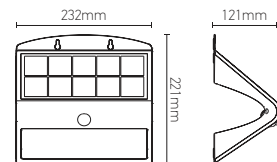

V. DC
3.7V

35,000H
L70 B50

Ra
≥80

-20°C
+50°C

Find the technical sheets
by scanning this QR code

Ref.	W	K	lm	Solar panel	Battery	kg	Dim.L x W x Hmm	
976950	4	4000	500	2.4Wp	2000mAh	0.550	115 x 140 x 211	12
976951	4	4000	500	2.4Wp	2000mAh	0.550	115 x 140 x 211	12
976952	8	4000	850	4.4Wp	4000mAh	1.000	121 x 232 x 221	8
976953	8	4000	850	4.4Wp	4000mAh	1.000	121 x 232 x 221	8

216 x 125 x 150mm
226 x 133 x 240mm

Material | ABS+PC
Detection angle | 120°
Visible distance | 7m
Detection area | 6m
Installation height | <4m
Loading duration | 12-15 hours
Working time: based on different modes (three modes)
Solar panel | monocrystalline silicon
Battery | lithium ion 18650 / 3.7V