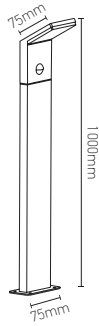

V. AC
220-240V
50/60Hz

Ra
≥80

PF
≥0.9

IK
08

650°

167416
RAL840-M