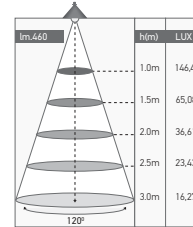

LEDA LED STRIP 12V 28W / 37W

V. DC
12V

30'000H
L70 B10

Ra
≥90

HG
=0.0mg

-25°C
+45°C

Diffuser | PVC (clear)
Material | Soft PCB

28W

Ref.	W	K	lm/m	mA/m	Kg	Dim. L x W x Hmm	
167057	28	3000	460	467	0.150	5000 x 10 x 3	100
167058	28	4000	500	467	0.150	5000 x 10 x 3	100
167029	37	3000	640	617	0.130	5000 x 8 x 3	100
167030	37	4000	670	617	0.130	5000 x 8 x 3	100

LEDA LED STRIP 12V 57W

V. DC
12V

30'000H
L70 B10

Ra
≥90

650°

HG
=0.0mg

-20°C
+40°C

Diffuser | PVC (clear)
Material | Soft PCB

Ref.	W	K	lm/m	mA/m	Kg	Dim. L x W x Hmm	
167089	57	3000	940	960	0.180	5000 x 10 x 3	100
167090	57	4000	1020	960	0.180	5000 x 10 x 3	100