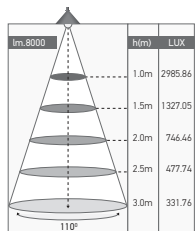

V. AC
220-240V
50/60Hz

Ra
≥80

PF
≥0.9

IK
07

650°

RAL9003

Diffuser | PMMA (matt)
Material | Aluminium
Delivered without closing kit
Driver | BOKE BK-BHL050-1250AD / BK-BHL060-1650AD
BK-BHL070-2000AD
Input | 200-240V 350mA Max (40W, 48W, 60W)
450mA max (80W) 50/60Hz
Output | 3-42V 1000mA (40W), 1200mA (48W) 1500mA
(60W), 2000mA (80W)
Ta | 60°C Tc | 90°C
Options
Possible dimming type | 1-10V

Ref.	W	K	lm	mA	LED	Kg	Dim. L x W x H_{mm}	★ LED	📦	
169224	40	4000	4000	↻ 350mA ↻ 1000mA	468pcs	2.0	990 x 50 x 95	SAN'AN	8	+
169225	48	4000	4800	↻ 350mA ↻ 1200mA	612pcs	2.3	1270 x 50 x 95	SAN'AN	8	+
169226	60	4000	6000	↻ 350mA ↻ 1500mA	756pcs	2.8	1550 x 50 x 95	SAN'AN	8	+
169227	80	4000	8000	↻ 450mA ↻ 2000mA	972pcs	4.0	1970 x 50 x 95	SAN'AN	6	+

ON ORDER