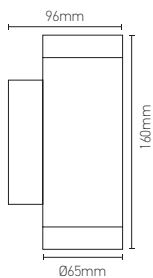

168888
RAL9011