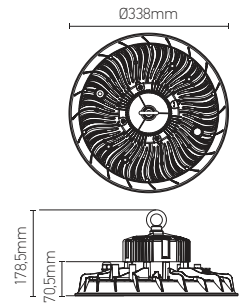

V. AC
100-240V
50/60Hz

50,000 H
L80 B10

Ra
≥80

PF
≥0.9

IK
10

-30°C
+50°C

- 3 ORIGINAL OPTICS
- OPTIONAL DETECTION,
  TIMING AND VARIATION

163348
163349

163353

163352

163354

②

②

Adjustable angle THE 45°

②

②

Ref.	W	K	lm	mA	Kg	Dim. ØxHmm	
163348	100	4000	16000	↻ 430mA ↻ 700mA	3.3	Ø338 x 178mm	1
163349	150	4000	24000	↻ 650mA ↻ 560mA	3.3	Ø338 x 178mm	1

Ref.	Designation
163352	Sensor
163353	Remote
163354	Fixing bracket

1. **Options**
   Sensor
   Remote
   Fixing bracket

Diffuser | PC (Clear)
Material | Die-cast Aluminium + PC
Input | Output | AC100-240V/50-60Hz
Ta | -30°C Tc | 50°C
Switchable angle 60° 90° 120°