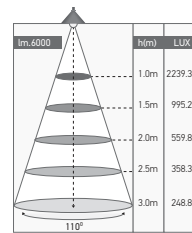

V. AC
220-240V
50/60Hz

Ra
≥80

PF
≥0.9

IK
07

650°

RAL9003

Diffuser | PMMA (matt)
Material | Aluminium
Delivered without closing kit
Driver | BOKE BK-BHL050-1250AD / BK-BHL060-1650AD
BK-BHL070-2000AD
Input | 200-240V 350mA Max (40W, 48W, 60W)
450mA max (80W) 50/60Hz
Output | 3-42V 1000mA (40W), 1200mA (48W) 1500mA
(60W), 2000mA (80W)
Ta | 60°C Tc | 90°C
Options
Possible dimming type | 1-10V

Ref.	W	K	lm	mA	LED	Kg	Dim. L x W x H_{mm}	★ LED	📦	
169224	40	4000	4000	↻ 350mA ↻ 1000mA	468pcs	2.0	990 x 50 x 95	SAN'AN	8	+
169225	48	4000	4800	↻ 350mA ↻ 1200mA	612pcs	2.3	1270 x 50 x 95	SAN'AN	8	+
169226	60	4000	6000	↻ 350mA ↻ 1500mA	756pcs	2.8	1550 x 50 x 95	SAN'AN	8	+
169227	80	4000	8000	↻ 450mA ↻ 2000mA	972pcs	4.0	1970 x 50 x 95	SAN'AN	6	+

60W

ON ORDER