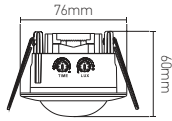

266015

Ref.	W	mA	Kg	
266015	Halo 5-60W LED 3-55W	12V	0.05	25

BUILT-IN 360° INFRARED MOTION DETECTOR

164811

Ref.	V.	Kg	Dim. W x Hmm	
164811	AC 110-240V 50/60HZ	0.96	76 x 60.5	10

Ambient Light | <10Lux-2000 Lux
 Detection angle | 360°
 Detection distance | 6m(<24°C)
 Maximum lamp power | 1200W
 Trigger delay | 5s-10 mins