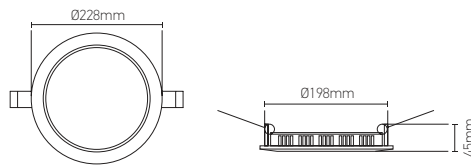

EXTRA-FLAT
EXTRA-LIGHT
EXTRA-RESISTANT

KILI LED DOWNLIGHT 10W

Exclusive for the Swiss market

Diffuser | PS (matte)
Material | Aluminium with anti-corrosion coating
Other colors on request
Driver | included
Input | 220-240V 58mA 50/60Hz
Output | 27-42V 230mA

10W

Ref.	W	K	lm	mA					Dim. ØxHmm	
167301	10	3000	960	↔ 58mA ↔ 230mA	90°		0.810	Ø200	180 x 18	20
167303	10	4000	1000	↔ 58mA ↔ 230mA	90°		0.810	Ø200	180 x 18	20