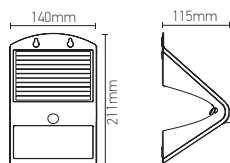

V. DC
3.7V

35,000H
L70 B50

Ra
≥80

-20°C
+50°C

Find the technical sheets
by scanning this QR code

976952

Ref.	W	K	lm	Solar panel	Battery	kg	Dim.L x W x Hmm	
976950	4	4000	500	2.4Wp	2000mAh	0.550	115 x 140 x 211	12
976951	4	4000	500	2.4Wp	2000mAh	0.550	115 x 140 x 211	12
976952	8	4000	850	4.4Wp	4000mAh	1.000	121 x 232 x 221	8
976953	8	4000	850	4.4Wp	4000mAh	1.000	121 x 232 x 221	8

216 x 125 x 150mm
226 x 133 x 240mm

Material | ABS+PC
Detection angle | 120°
Visible distance | 7m
Detection area | 6m
Installation height | <4m
Loading duration | 12-15 hours
Working time: based on different modes (three modes)
Solar panel | monocrystalline silicon
Battery | lithium ion 18650 / 3.7V