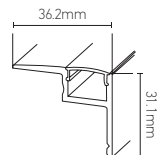

SPECIAL CEILING ALUMINIUM PROFILE 36.2 X 31.1mm

Ref.	Finish	Kg	Dim. L x W x Hmm	
164465	PC (clear)	1.06	2500 x 36.2 x 31.1	50
164466	PC (opaque)	1.06	2500 x 36.2 x 31.1	50
164467	PC (frosted)	1.06	2500 x 36.2 x 31.1	50

Diffuser | PC (clear, opaque, frosted)
Material | Aluminium + PC
Color | Silver
LED strip max | 14mm
Anodized aluminium
Suitable for corner mounting