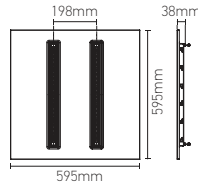

Diffuser | PC (Frosted)
Material | Metal + PC
Driver | LIFUD LF-FIR040YN1000H
Input | 180-264V 300mA 50/60Hz
Output | 25-42VD 1000mA
Ta | 50°C Tc | 80°C