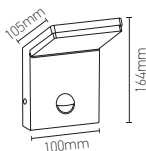

V. AC
220-240V
50/60Hz

30'000H
L80 B10

Ra
≥80

PF
≥0.9

IK
08

650°

-20°C
+40°C

Diffuser | PS (opaline)
Material | Aluminium
Detection area | 6m
Detection angle | 120°
Adjustable lux | 10-2000 lux
Adjustable time | 5sec. - 8min.
Driver | EAGLERISE
Input | 220-240V 41mA 50/60Hz
Output | 27-46V 250mA
Ta | 40°C Tc | 80°C

Ref.	W	K	lm	mA	Kg	Dim. L x W x H_{mm}	
167414	9.5	4000	690	↻ 41mA ↻ 250mA	0.420	100 x 105 x 164	12