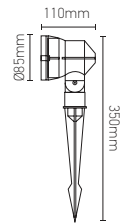

168907
RAL9005