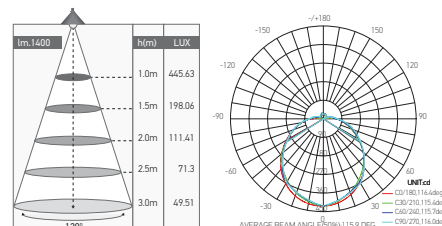

WALLY LED BULKHEAD WITH DETECTOR 10/15/18/22W

NOUVEAUTÉ

Diffuser | PC
Material | PC
Driver | Included
Input | 220-240V 150mA 50/60Hz
Output | 150/200/250/300mA
Ta | 45°C Tc | 85°C

Detection area | 50% / 100%
Holding time | 5s/1min/3min/10min
Daylight threshold | 30Lux 30Lux / Disabled
Microwave frequency | 5.8GHz±75MHz
Mounting height | 2.5-4m
Detection range | Max. Ø12m

Ref.	W	K	lm	mA	kg	Dim. ØxHmm	
169198	10/15/18/22 power variable	3000 4000 6000	100 Lm/ Watt	⊖ 150mA max. ⊕ 150/200/250/300mA	0.92	320 x 78	10 New

DOME LED BULKHEAD 18W

Diffuser | PC (Frosted)
Material | Metal
Driver | included
Input | 220-240V 143mA 50/60Hz
Output | 42V 450mA
Ta | 45°C Tc | 85°C

Ref.	W	K	lm	mA	kg	Dim. ØxHmm	
167225	18	3000	1400	⊖ 143mA ⊕ 450mA	0.80	330 x 105	10

18W