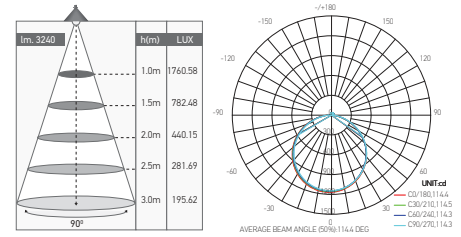

UGR
21

Material | Aluminium with anti-corrosion coating
Driver | LIFUD
Input | 220-240V 190mA
Output | 33-40V 950mA
Ta | 50°C Tc | 90°C

36W

Ref.	W	K	lm	mA	kg	Dim. L x W x Hmm	
169342	36	3000	3240	190mA	2.380	595 x 595 x 10	4