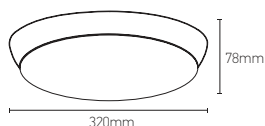

WALLY LED BULKHEAD WITH DETECTOR 10/15/18/22W

NOUVEAUTÉ

Diffuser | PC
Material | PC
Driver | Included
Input | 220-240V 150mA 50/60Hz
Output | 150/200/250/300mA
Ta | 45°C Tc | 85°C

Detection area | 50% / 100%
Holding time | 5s/1min/3min/10min
Daylight threshold | 30Lux 30Lux / Disabled
Microwave frequency | 5.8GHz±75MHz
Mounting height | 2.5-4m
Detection range | Max. Ø12m

Ref.	W	K	lm	mA	kg	Dim. ØxHmm	
169198	10/15/18/22 power variable	3000 4000 6000	100 Lm/ Watt	⊖ 150mA max. ⊕ 150/200/250/300mA	0.92	320 x 78	10 New

DOME LED BULKHEAD 18W

Diffuser | PC (Frosted)
Material | Metal
Driver | included
Input | 220-240V 143mA 50/60Hz
Output | 42V 450mA
Ta | 45°C Tc | 85°C

Ref.	W	K	lm	mA	kg	Dim. ØxHmm	
167225	18	3000	1400	⊖ 143mA ⊕ 450mA	0.80	330 x 105	10