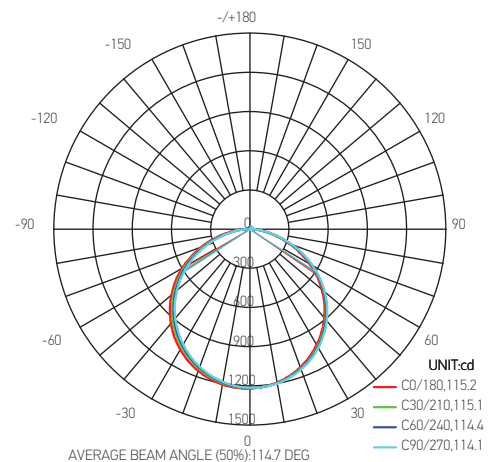

PHOTOMETRIC STANDARDS

NF EN 12464-1 : Lighting in workplaces – The standard concerns lighting of indoor workplaces. Like most standards, minimum requirements are imposed.

In other words, it is a lower limit that workplace lighting and the immediate environment must respect. Lighting that only complies with standards does not in itself constitute a guarantee of good lighting. To do this, you must have knowledge of the application and the product and clearly understand the customer's demands.

NF EN 12464-2 : Lighting of workplaces: only concerns the exterior surroundings of buildings: circulation areas, pathways, parking, platforms. However, this standard does not cover public lighting (EN13-201).

PHOTOMETRIC PARAMETERS

Luminous flux (lm): quantity of light radiated per second by a light source.

Light intensity (cd): flux of light emitted in a given direction.

Illuminance (lux): quantity of light received per unit area.

Luminance (cd/m²): light emitted per unit area in a specific direction.

General uniformity (U₀): Emin / Average of a surface.

Visual comfort of an indoor installation UGR: method of evaluating glare defined by a scale from 10 (no glare) to 30 (intolerable glare) coming directly from a luminaire.

Visual comfort of a sports installation GR: determines the level of glare of the players. Ranging from 0 to 100. 50 is the accepted limit value.